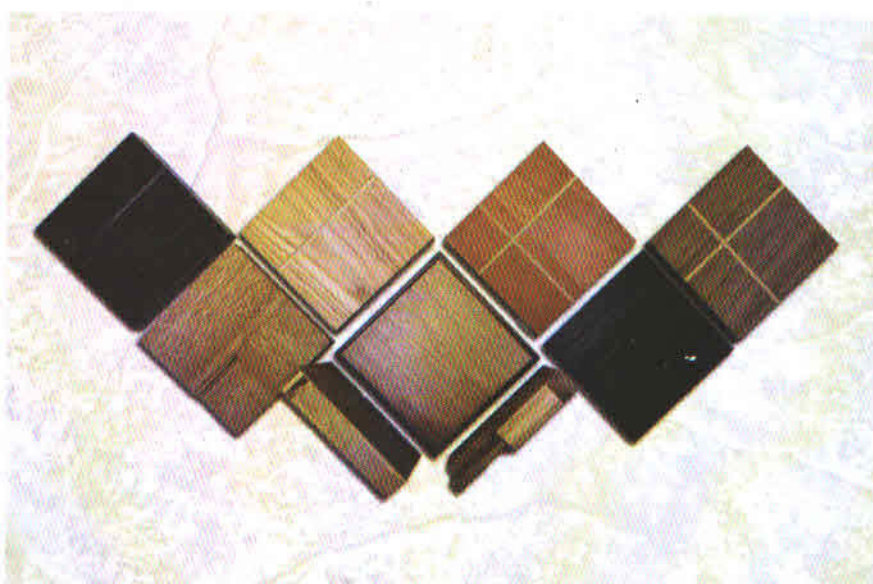

TULUS DOOR

PT. TULUS TRI TUNGGAL is one of the biggest wooden door manufacturers in Indonesia. We have 30 years of experience in producing export quality Wooden Doors for domestic markets as well as overseas markets with destination to Korea, USA, UK, Japan, Singapore, United Arab Emirates, Belgium, England, Slovakia, Russian, New Zealand, Australia and other countries.

Tulus Tri Tunggal believe in preserving the Indonesian forest resources. Thus, all of our wooden products (doors, frames) are produced using engineering method. Engineered door enables us to minimize the use of wood from expensive, rare and slow growing tropical trees and maximizes the use of fast growing and easily available wood species, along with MDF (Medium Density Fiber board) and PB (Particle Board).

TULUS DOOR

PT. TULUS TRI TUNGGAL's wooden product division has a range of products that we export to various countries around the world and also distributed in the local Indonesian market under the TULUS DOOR brand . TULUS DOOR are now a dominant industry leader, our products are used in thousands of homes and hundreds of hotels, apartments and housing estate across Indonesia. A testament to the quality of our product in Indonesia, TULUS DOOR is marketed with up to 3 year warranty to prove our commitment. Our main products are engineered interior doors, panel doors, flush doors, door jamb, architrave and many more.

Our jambs and architrave designed to complete our door series to provide our customers with one set of grand design opening. Constructed using our over 35 years of experience in manufacturing engineering product, resulting our jambs and architrave to be a beautiful products, and at the same time provide our customer with a sound assurance of a stable and worry full product for their home. Either to cover the gaps between the wall and the jamb or make your opening to have a grandeur look, our architrave will never dissappoint you both in quality and in price.