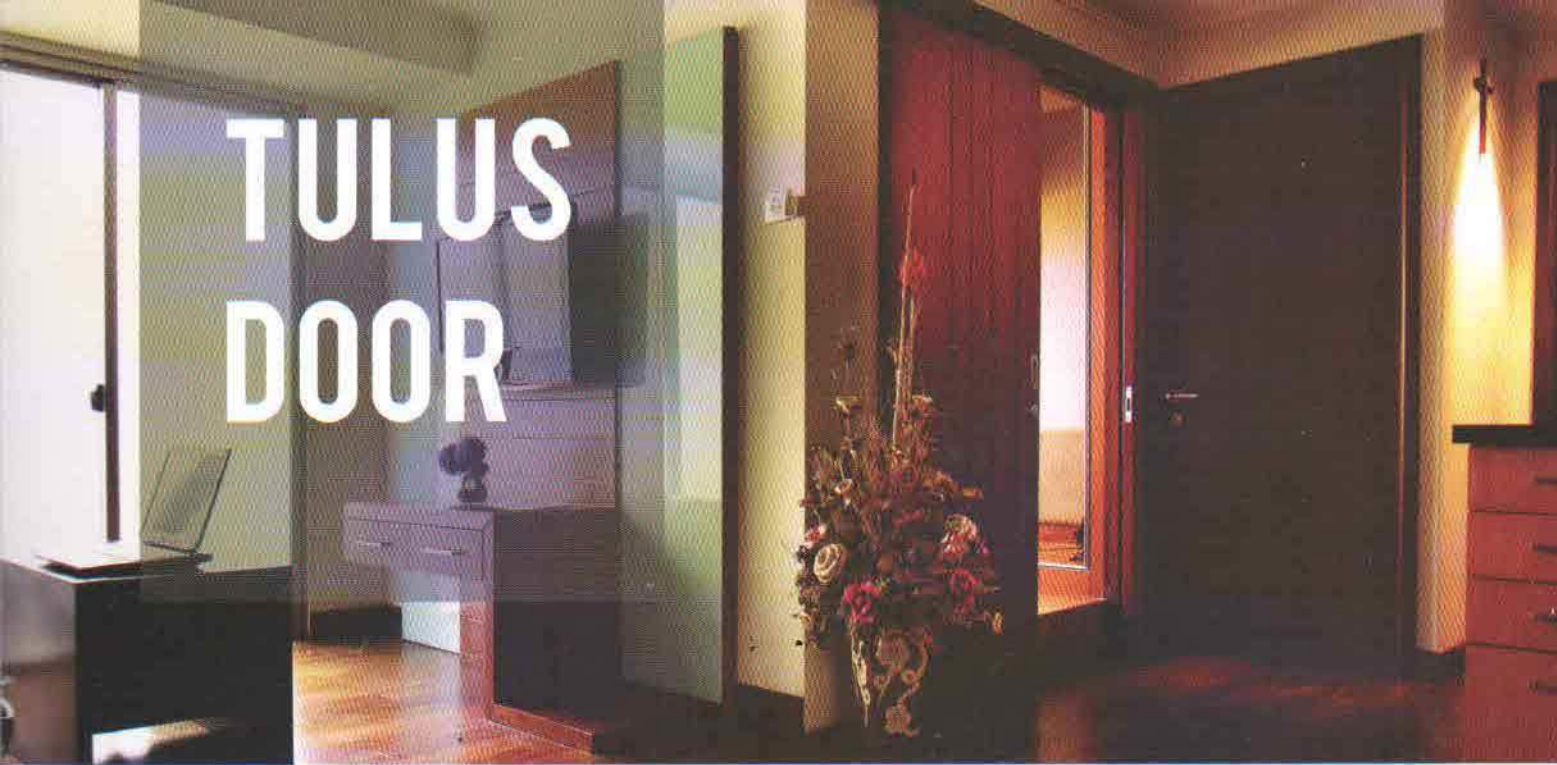

TULUS DOOR

PT. TULUS TRI TUNGGAL's wooden product division has a range of products that we export to various countries around the world and also distributed in the local Indonesian market under the TULUS DOOR brand . TULUS DOOR are now a dominant industry leader, our products are used in thousands of homes and hundreds of hotels, apartments and housing estate across Indonesia. A testament to the quality of our product in Indonesia, TULUS DOOR is marketed with up to 3 year warranty to prove our commitment. Our main products are engineered interior doors, panel doors, flush doors, door jamb, architrave and many more.

Our jambs and architrave designed to complete our door series to provide our customers with one set of grand design opening. Constructed using our over 35 years of experience in manufacturing engineering product, resulting our jambs and architrave to be a beautiful products, and at the same time provide our customer with a sound assurance of a stable and worry full product for their home. Either to cover the gaps between the wall and the jamb or make your opening to have a grandeur look, our architrave will never dissappoint you both in quality and in price.